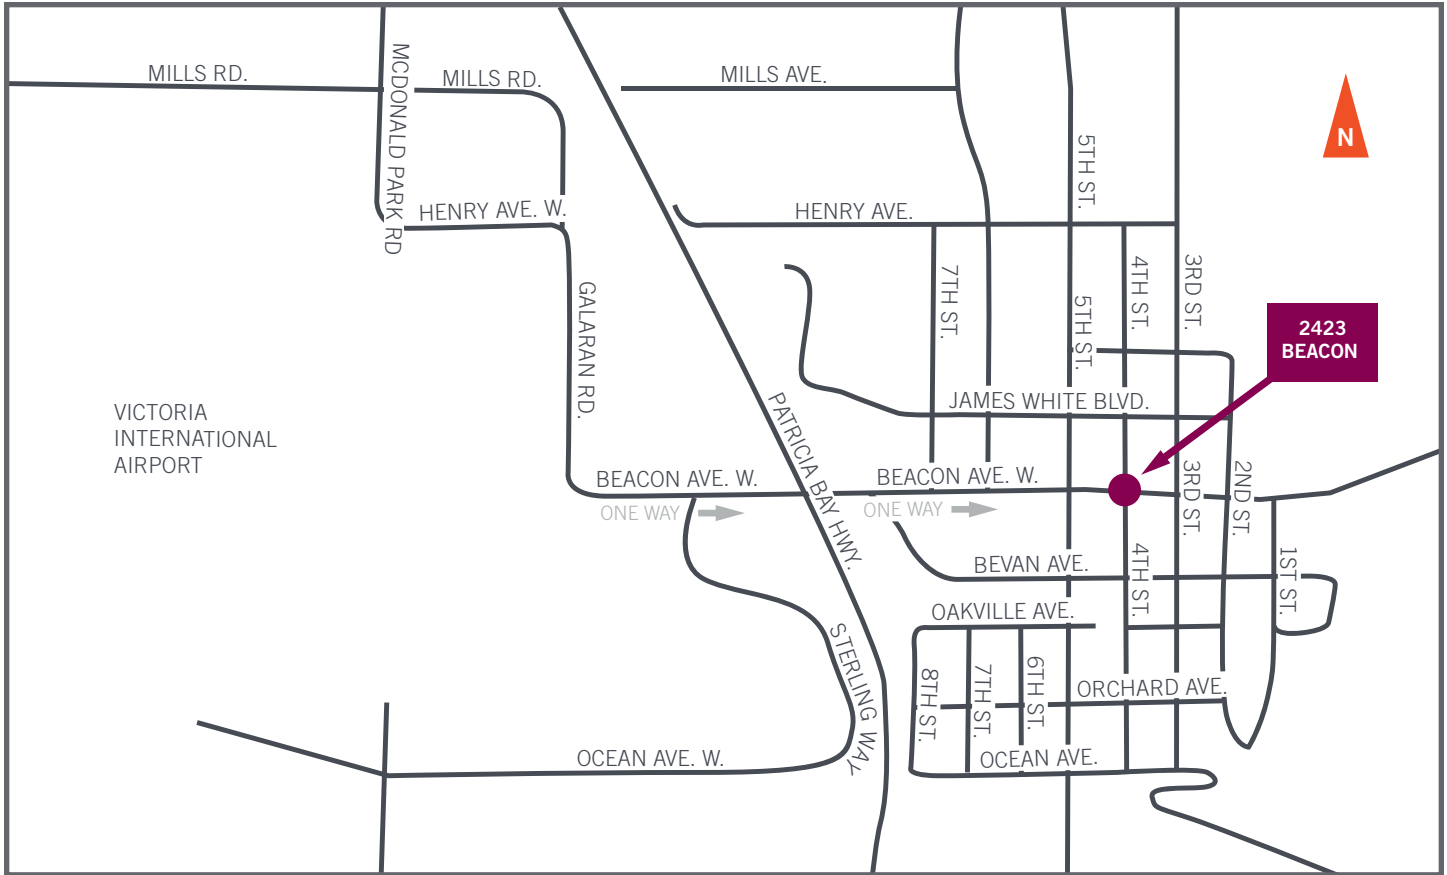

Directions to Richardson Wealth Limited

2423 Beacon Avenue, Suite 201, Sidney, BC V8L 1X5

RICHARDSON
Wealth

Tel.: 250.655.7735

Toll free: 1.866.611.7735

Location

Richardson Wealth is located on the second floor of “The Old Sidney Post Office”. The building is located on the corner of **Beacon Avenue** and **Fourth Street** and is also the home of the Sidney Museum and several unique stores. The office is only a 20 minute drive from downtown **Victoria** traveling along the **Patricia Bay Highway**.

Parking

Conveniently, there is free parking available on the one-way street of **Beacon Avenue** and in the rest of the pedestrian friendly downtown core of the beautiful Sidney-by-the-Sea.