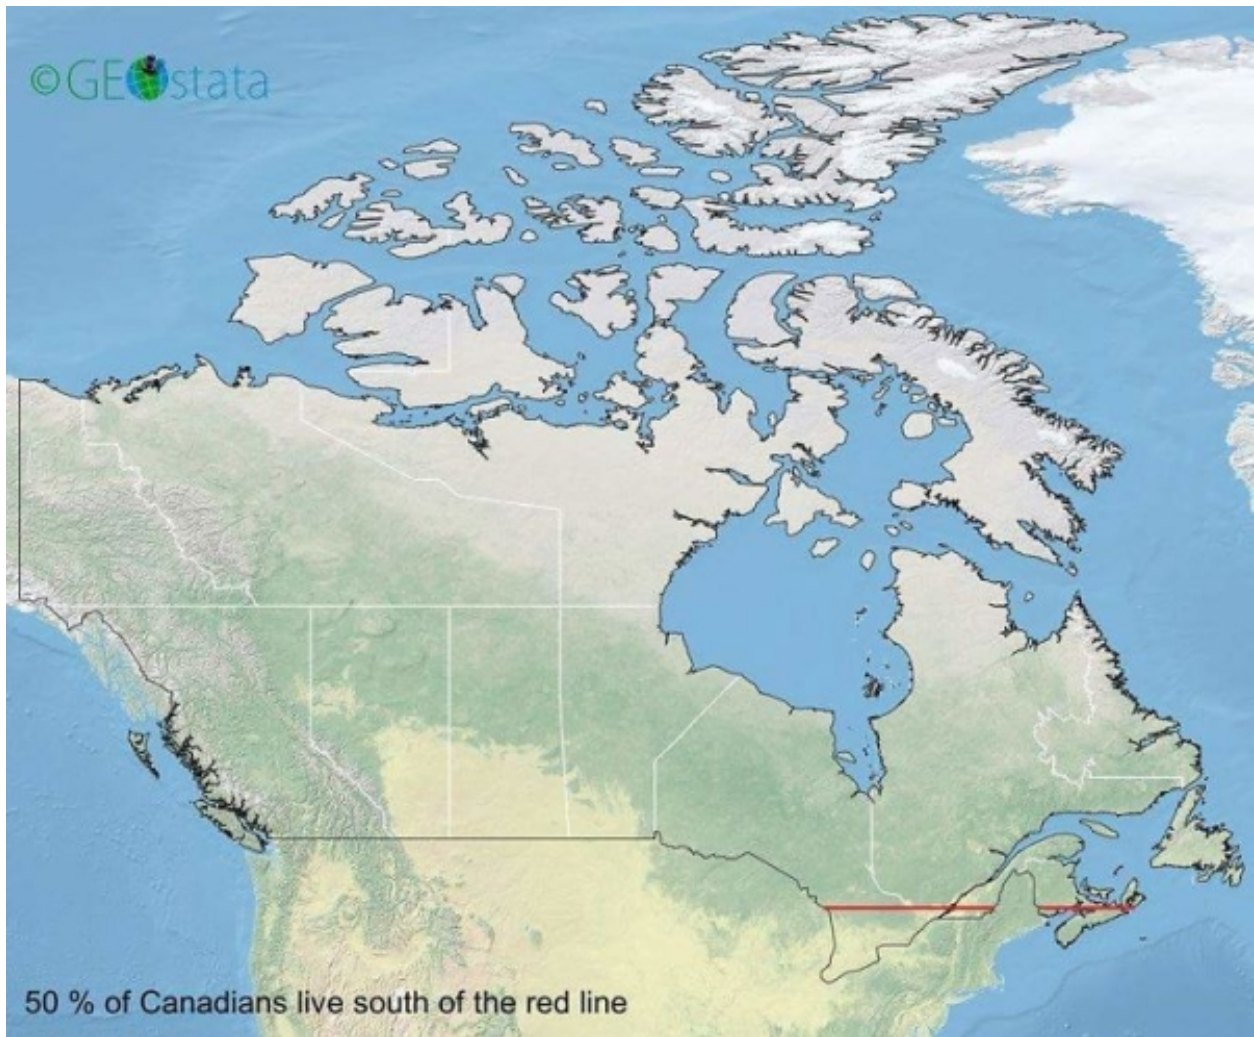

Size Comparison Between Australia And The United States

Tracking Of An Eagle Over A 20 Year Period

Blue States Have A Smaller Population Than Los Angeles County

50 Percent Of Canadians Live South Of The Red Line

The Biggest Non-Government Employer in Each State

Each section contains 10% of the world's population.

Each Section Has 10% Of The World's Population

The Red And Orange Sections Have Equal Populations

All The Nations That Have To Be Combined To Be Equal To Brazils Annual Homicides

These Two Areas Of Africa Have Roughly Equal Populations

Light Pollution From Coast To Coast

PASSENGER RAILWAY NETWORKS 2020

Source: OpenTrainProject, https://travegeo.com/Open_Train_Project

Passenger Railway Network 2020

You Can Fit The Entirety Of Poland Into Texas And Still Be Able To Drive Around It

Out Of Service Railways

The Surface Of Mars: If, Like Earth, 71% Of Its Surface Area Was Covered With Water

Countries Mentioned Or Referred To In The Bible