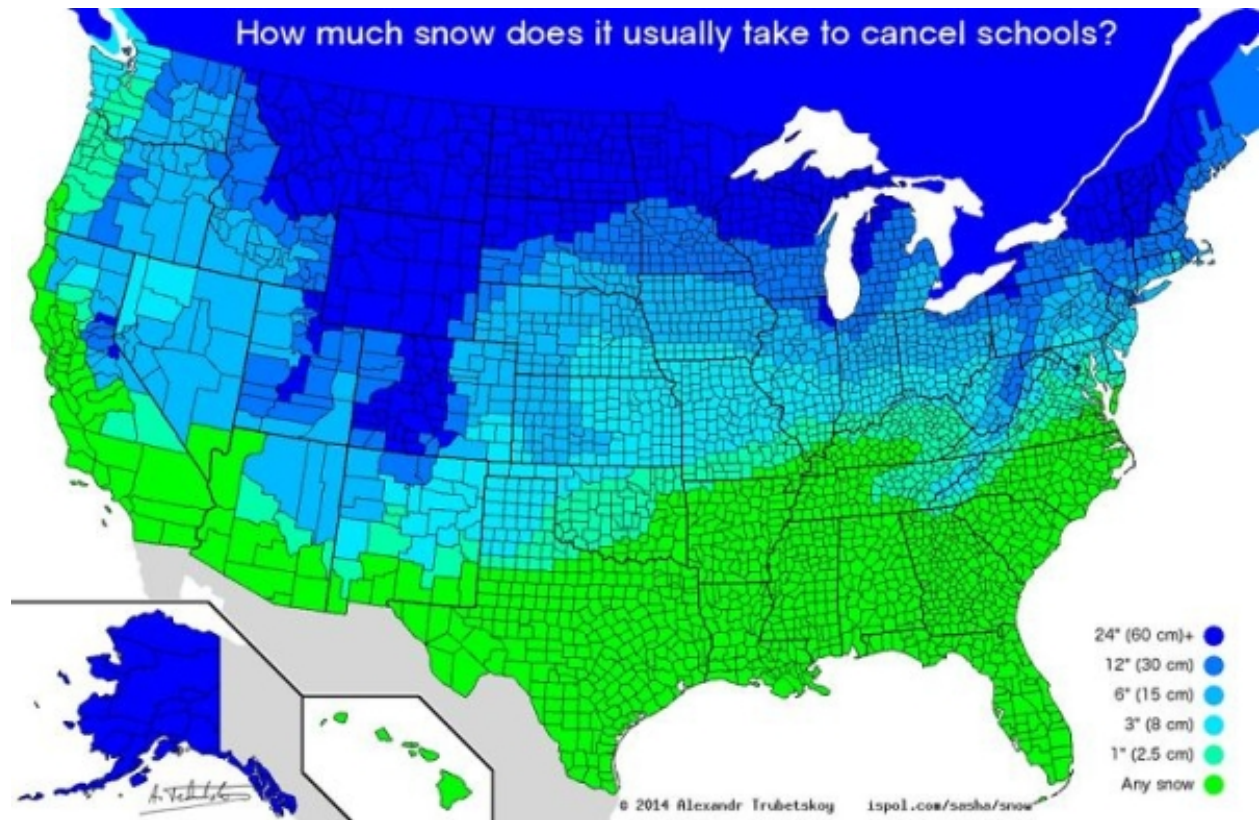

The Biggest Non-Government Employer in Each State

Each section contains 10% of the world's population.

Each Section Has 10% Of The World's Population

The Red And Orange Sections Have Equal Populations

All The Nations That Have To Be Combined To Be Equal To Brazils Annual Homicides

These Two Areas Of Africa Have Roughly Equal Populations

Light Pollution From Coast To Coast

PASSENGER RAILWAY NETWORKS 2020

Source: OpenTrainProject, https://travegeo.com/Open_Train_Project

Passenger Railway Network 2020

An Image Of GPS Tracking Of Multiple Wolves In Six Different Packs Around Voyageurs National Park Shows How Much The Wolf Packs Avoid Each Other's Range

How Much Snow Does It Usually Take To Cancel Schools?